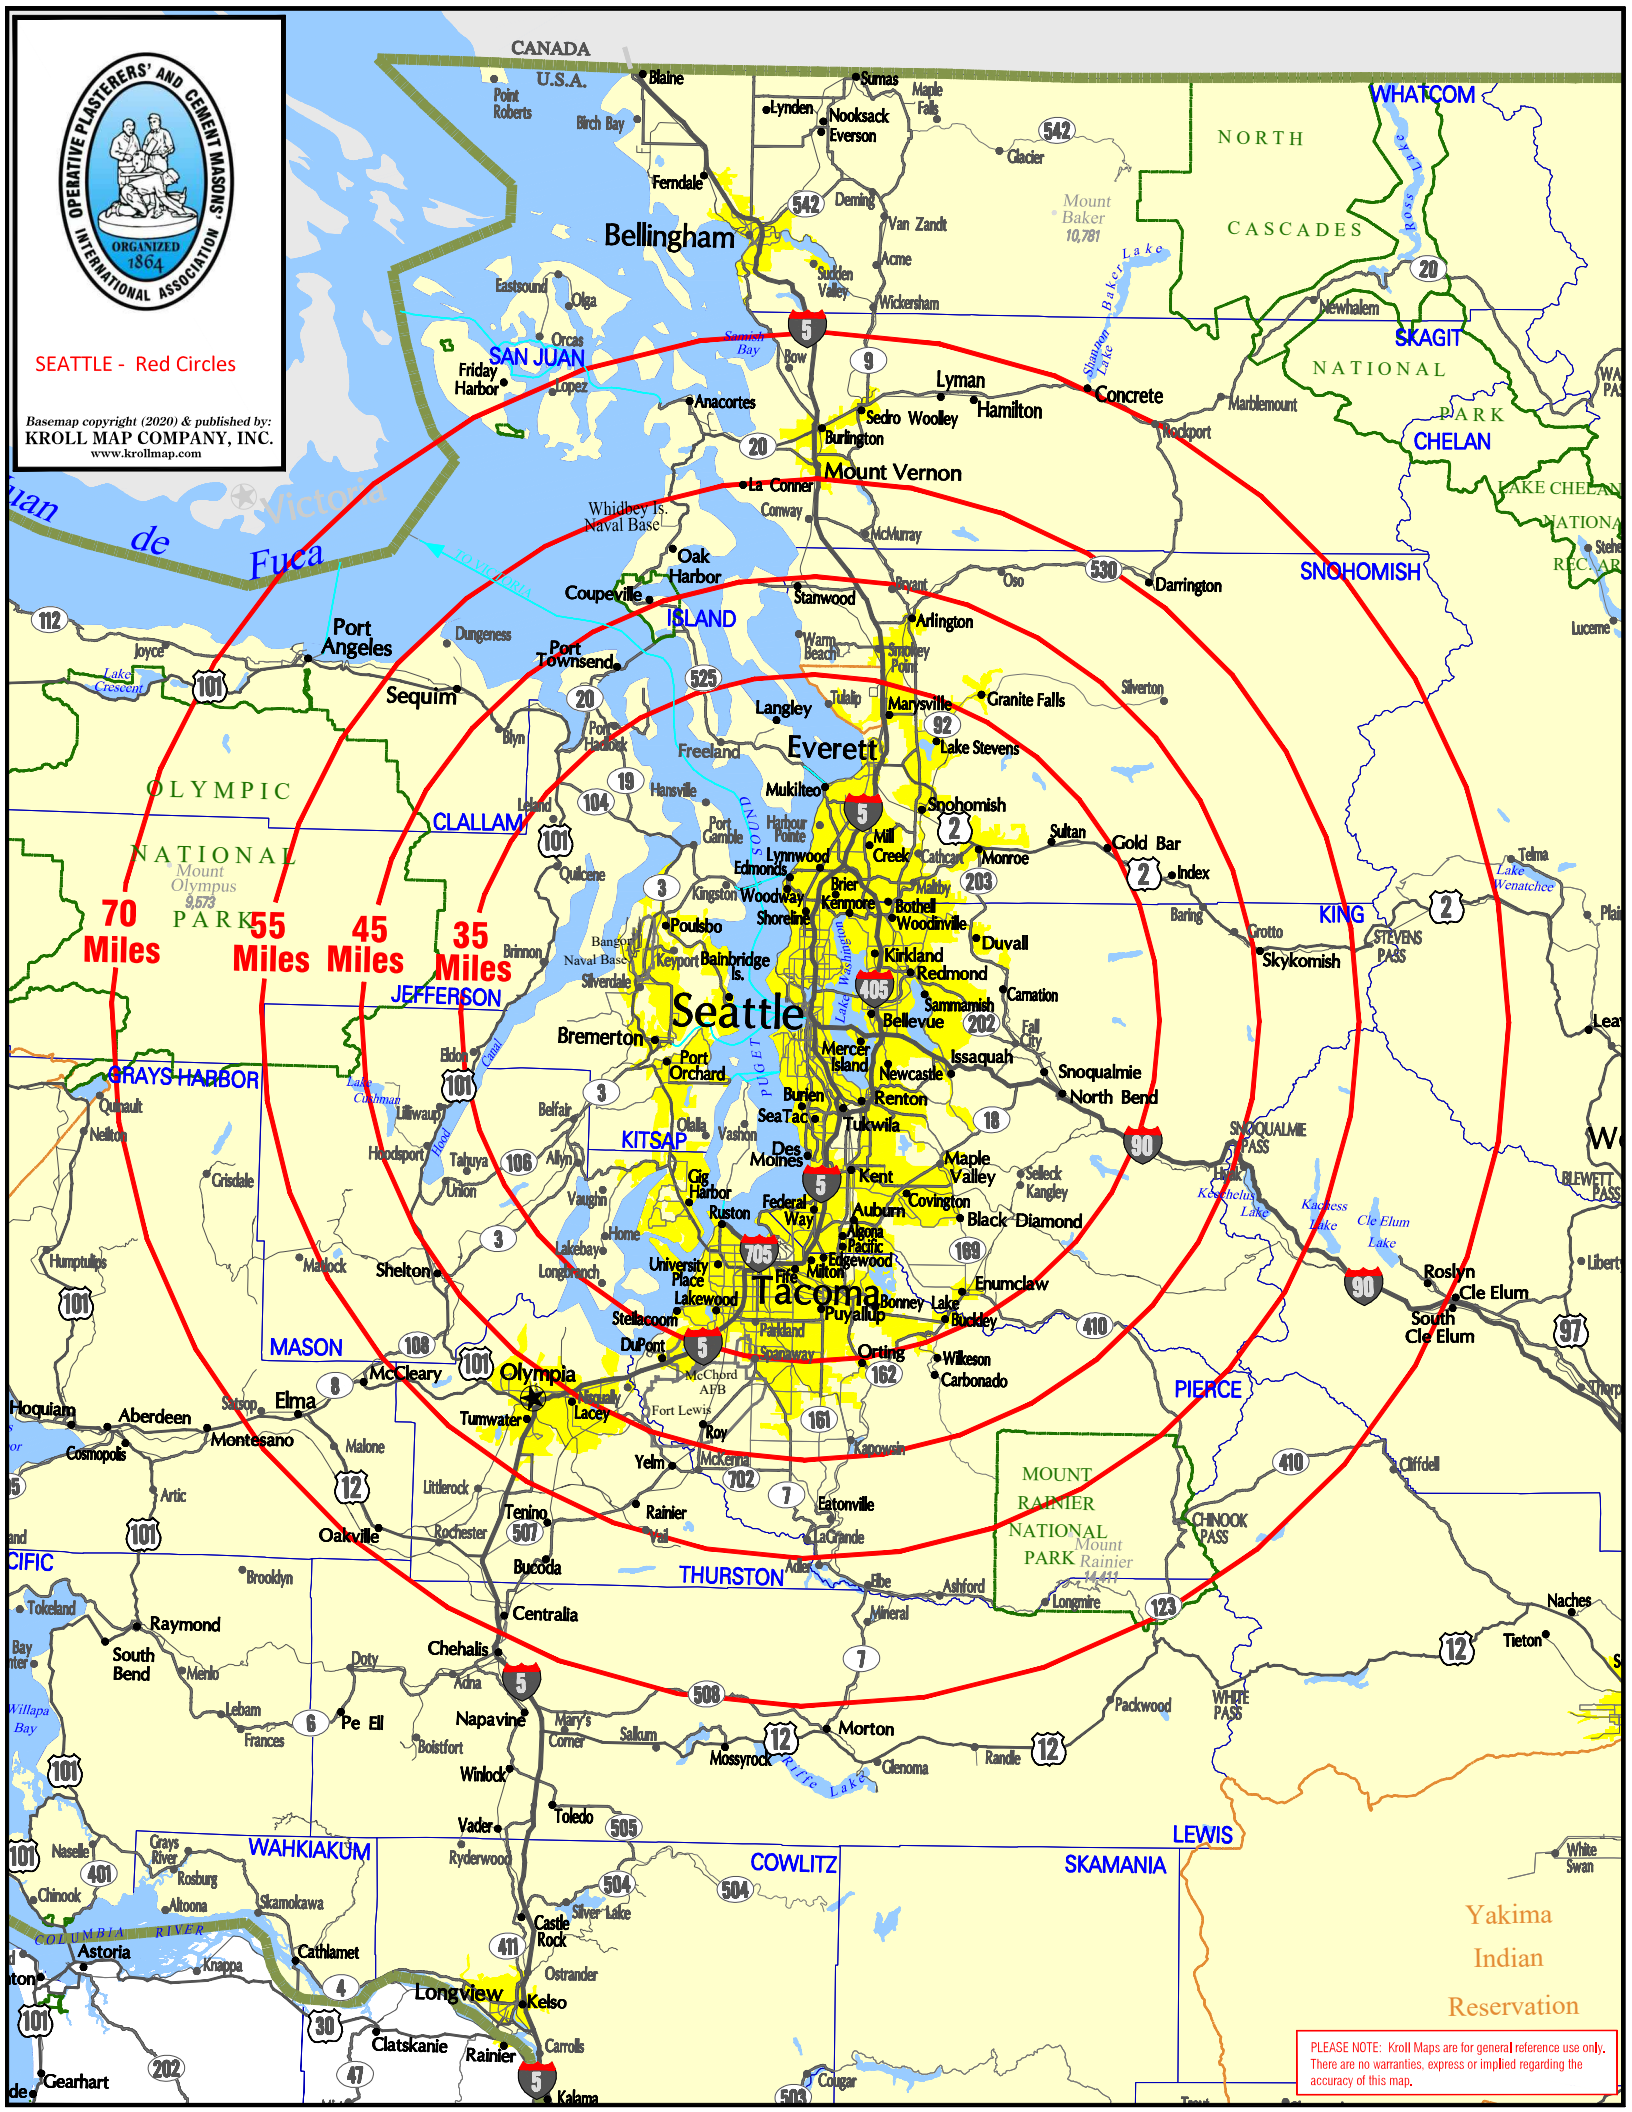

SEATTLE - Red Circles

Basemap copyright (2020) & published by:
KROLL MAP COMPANY, INC.
www.krollmap.com

PLEASE NOTE: Kroll Maps are for general reference use only. There are no warranties, express or implied regarding the accuracy of this map.