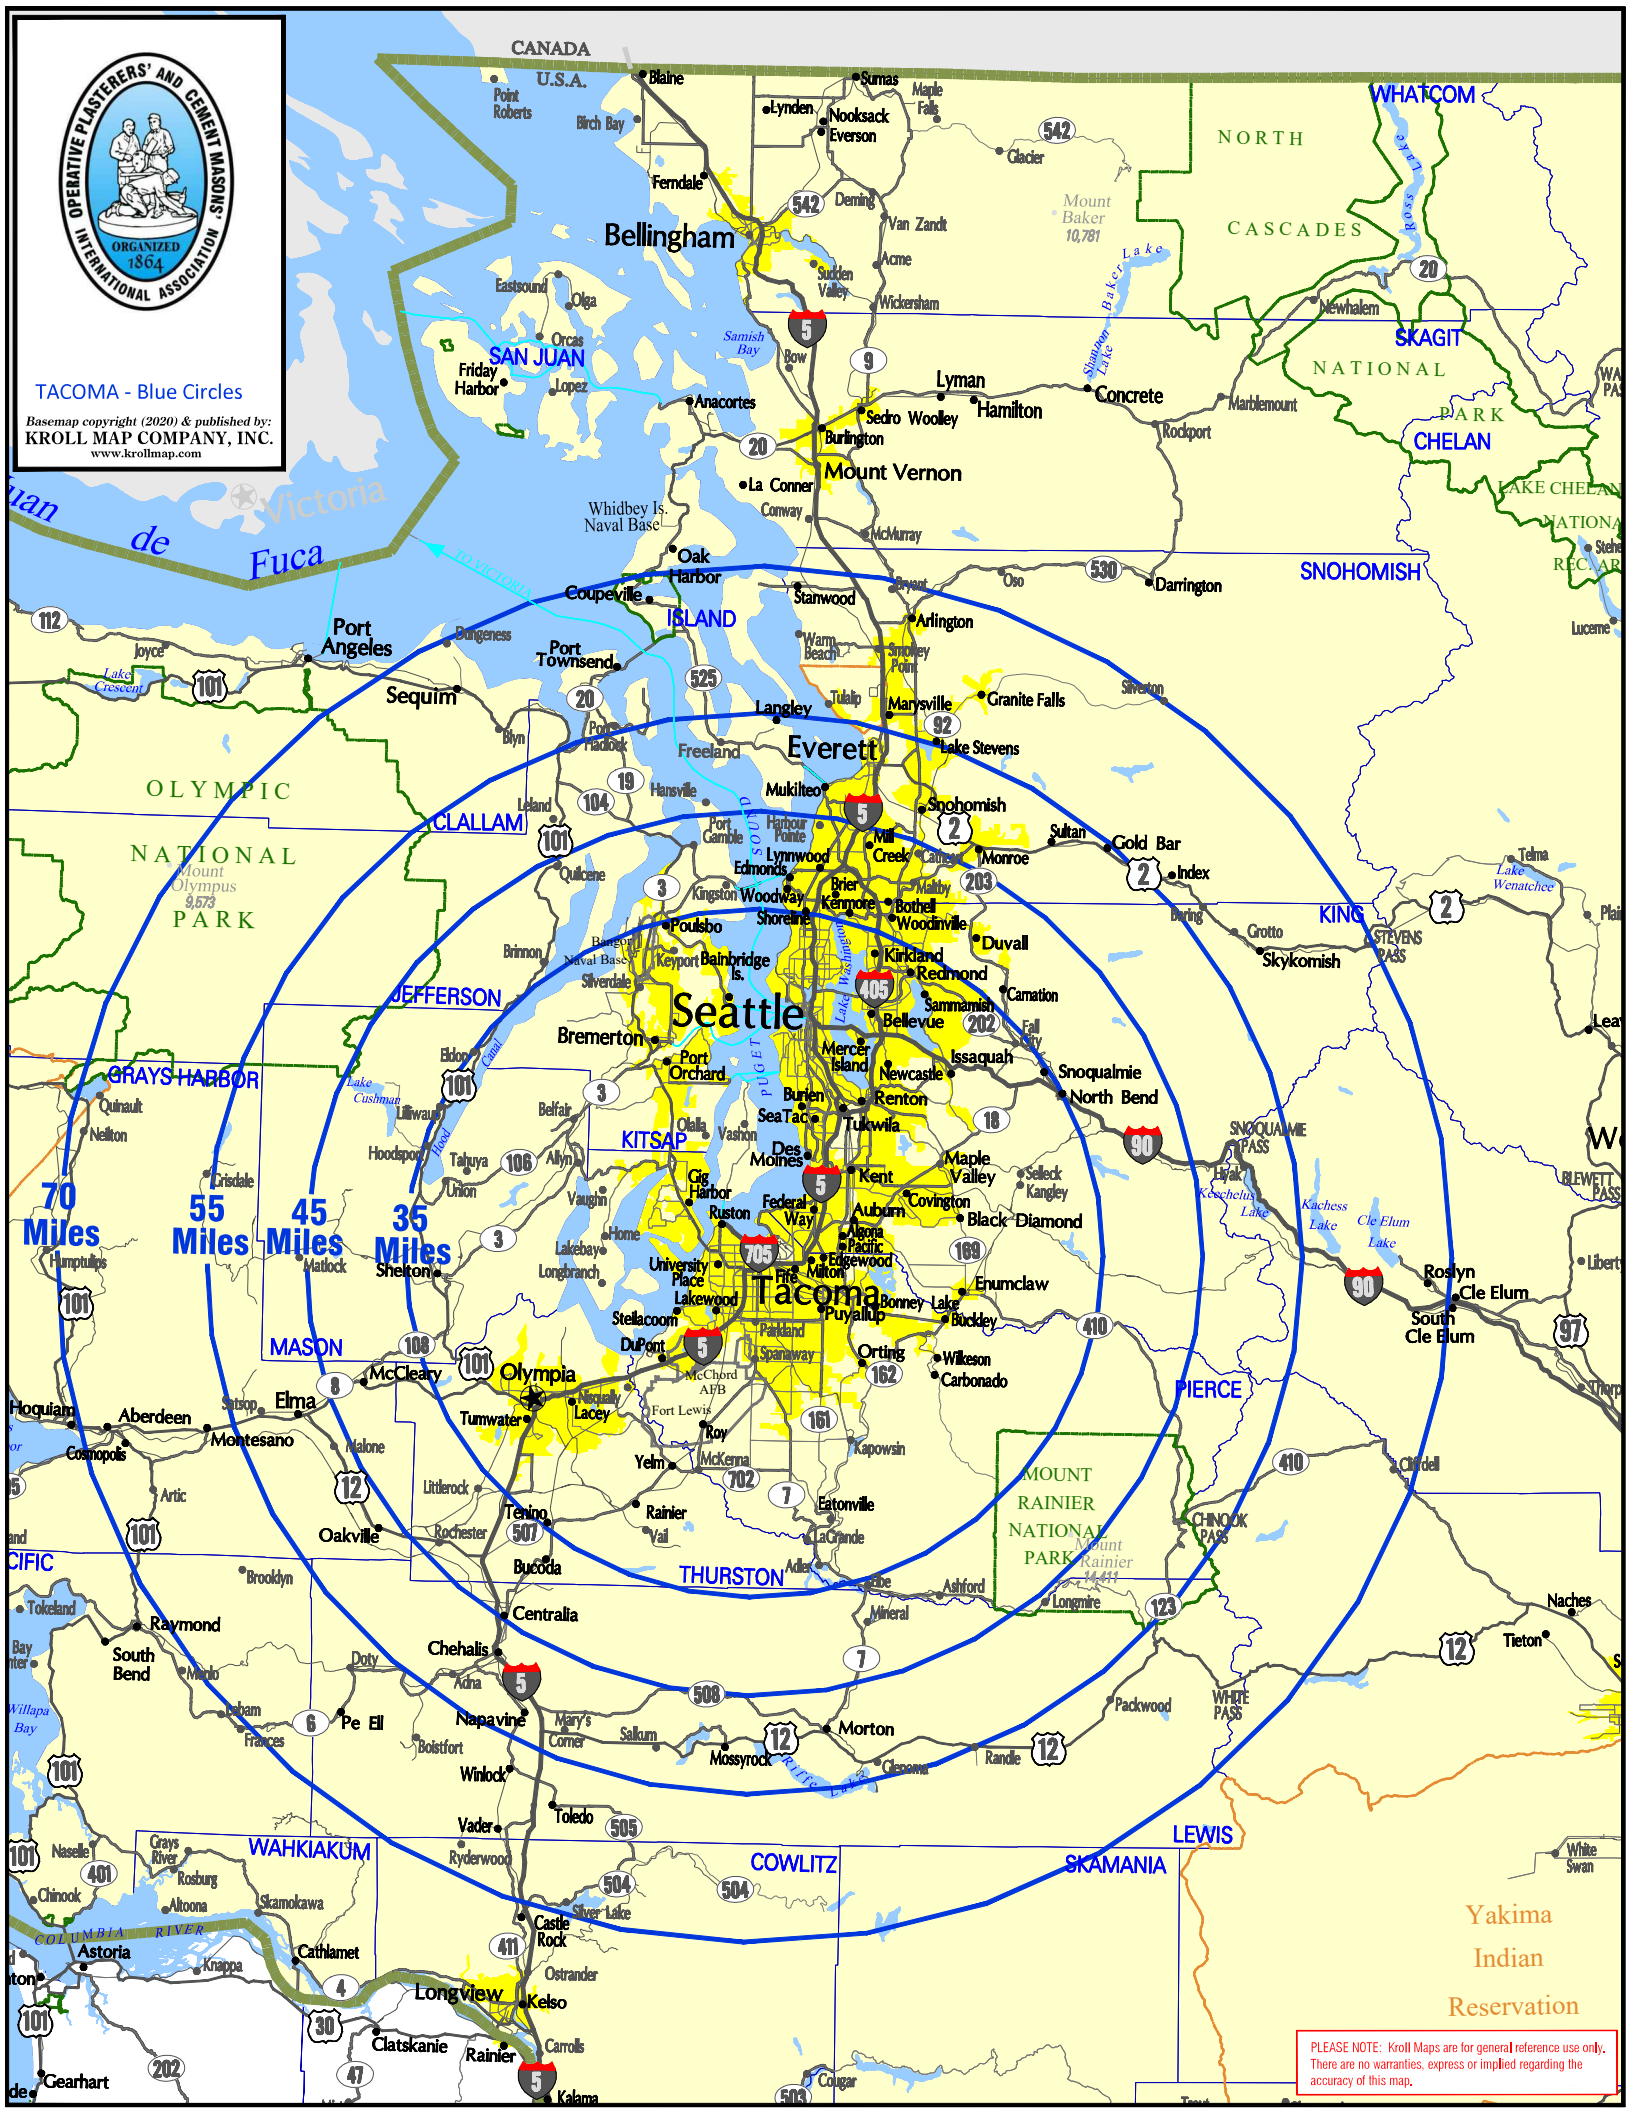

TACOMA - Blue Circles
Basemap copyright (2020) & published by:
KROLL MAP COMPANY, INC.
www.krollmap.com

PLEASE NOTE: Kroll Maps are for general reference use only. There are no warranties, express or implied regarding the accuracy of this map.